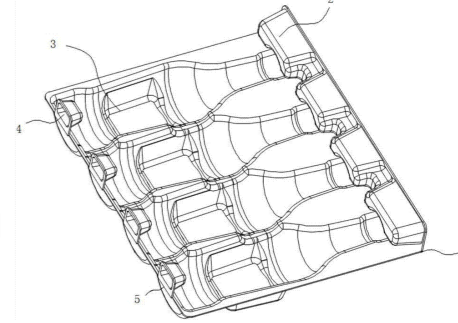

HOT SELLING SERIES CUSTOM MOULDING